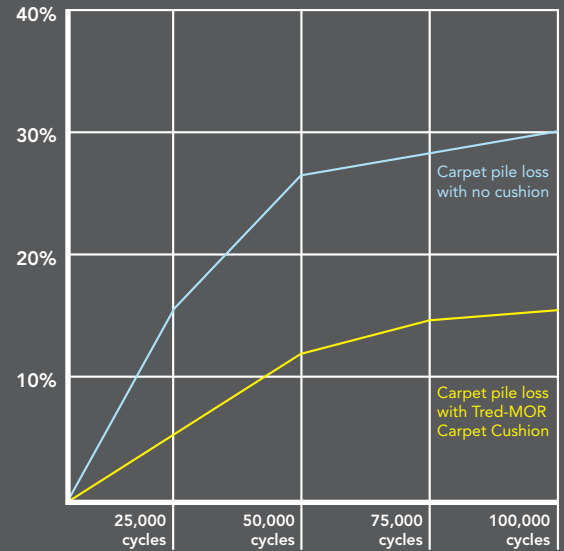

Only the original Tred-MOR Dubl-STIK system has been proven to perform. Scientific studies confirm carpet appearance can be preserved and useful life extended when protected by a properly engineered premium-density rubber carpet cushion. Since 1961, engineers at SCI have been refining and improving performance qualities of cushion to prevent premature carpet failure. Independent tests show Tred-MOR carpet cushion dramatically reduces carpet wear.

Tred-MOR cushion and the Dubl-STIK system installation procedures were developed by SCI, a Leggett & Platt company. SCI manufactures Tred-MOR rubber cushion in 22 – 33 lb. density (flat profile) to provide maximum carpet protection and to extend carpet's useful life. Dubl-STIK installation unifies carpet, cushion, and floor to preserve carpet appearance. Tred-MOR cushion, when installed following the Dubl-STIK system, has been shown to reduce carpet pile compaction by up to 62% when compared to direct glue. Improved appearance retention extends the useful life of the carpet and reduces replacement costs. The cost associated with the Tred-MOR Dubl-STIK system self-liquidates while the savings generated by the system add significantly to reducing carpet replacement budgets. Over 100 million square yards have been installed using the Tred-MOR Dubl-STIK system since 1985.

Preserves appearance, extends carpet life, and reduces cost.